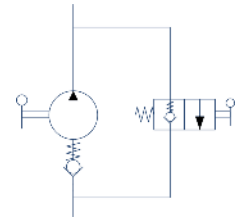

## PMO 50 m-s

with normally closed manipulator  
double acting hand pump for single acting cylinder  
for fixing to wall

### Specifications:

- Cast iron body
- Piston treated with Niploy
- White zinc plated support lever
- Lever connection  $\varnothing 27$
- White zinc plated external parts
- Standard colour black

DISPLACEMENT cm <sup>3</sup>	A mm	B mm	C mm	D °	E °	ACTUAL DISPLACEMENT cm <sup>3</sup>	PRESSURE BAR		MASS KG	CODE WITHOUT BELLOWS	CODE WITH BELLOWS
							OPTIMAL	MAX			
50	--	--	--	38	37	43,825	80	280	3,400	6077.0007	6077.0034