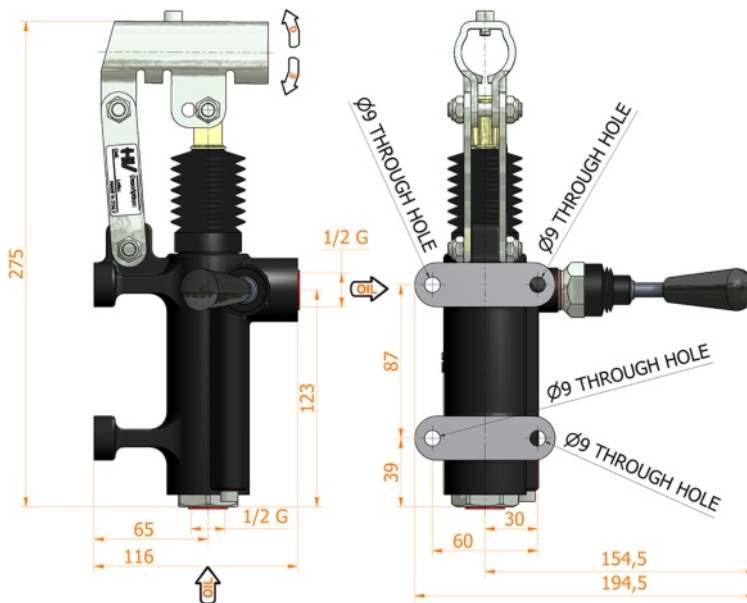

## PMO 50 m-s

with normally closed manipulator  
double acting hand pump for single acting cylinder  
for fixing to wall

### Specifications:

- Cast iron body
- Piston treated with Niploy
- White zinc plated support lever
- Lever connection  $\varnothing 27$
- White zinc plated external parts
- Standard colour black

DISPLACEMENT cm <sup>3</sup>	A mm	B mm	C mm	D °	E °	ACTUAL DISPLACEMENT cm <sup>3</sup>	PRESSURE BAR		MASS KG	CODE WITHOUT BELLOWS	CODE WITH BELLOWS
							OPTIMAL	MAX			
50	--	--	--	38	37	43,825	80	280	3,400	6077.0007	6077.0034