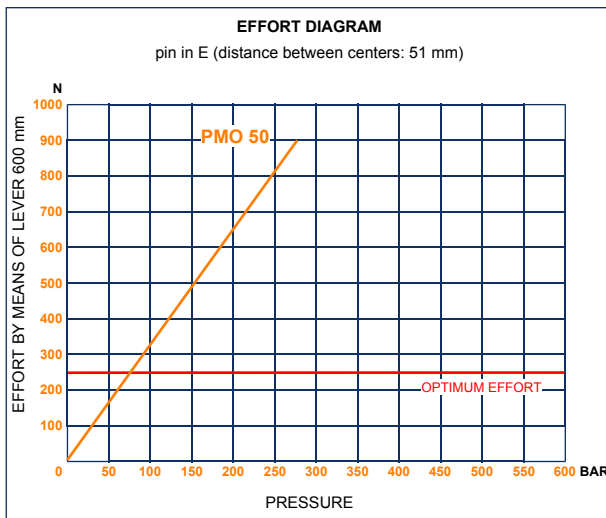

## PMO 50 m-s

with normally closed manipulator  
double acting hand pump for single acting cylinder  
for fixing to wall

### Specifications:

- Cast iron body
- Piston treated with Niploy
- White zinc plated support lever
- Lever connection  $\varnothing 27$
- White zinc plated external parts
- Standard colour black

DISPLACEMENT cm <sup>3</sup>	A mm	B mm	C mm	D °	E °	ACTUAL DISPLACEMENT cm <sup>3</sup>	PRESSURE BAR		MASS KG	CODE WITHOUT BELLOWS	CODE WITH BELLOWS
							OPTIMAL	MAX			
50	--	--	--	38	37	43,825	80	280	3,400	6077.0007	6077.0034