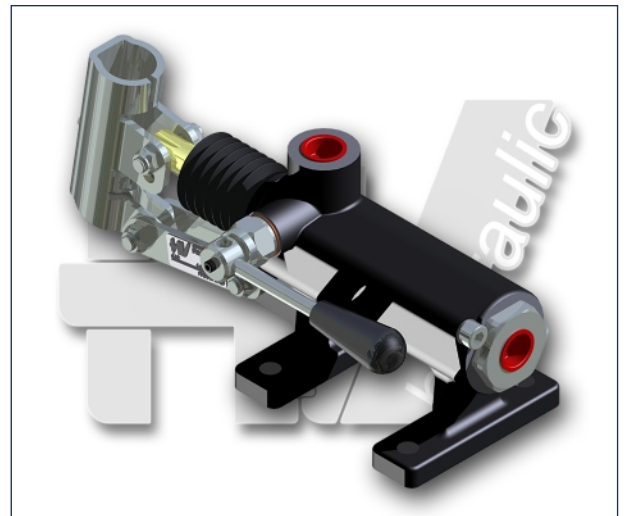

# PMO 70 L-s

with release lever  
double acting hand pump for single acting cylinder  
for fixing to wall

**Specifications:**

- Cast iron body
- Piston treated with Niploy
- White zinc plated support lever
- Lever connection Ø 27
- White zinc plated external parts
- Standard colour black

DISPLACEMENT cm <sup>3</sup>	A mm	B mm	C mm	D °	E °	ACTUAL DISPLACEMENT cm <sup>3</sup>	PRESSURE BAR		MASS KG	CODE WITHOUT BELLOWS	CODE WITH BELLOWS
							OPTIMAL	MAX			
70	--	--	--	45	40	70,233	50	200	5,100	6079.0008	6079.0035