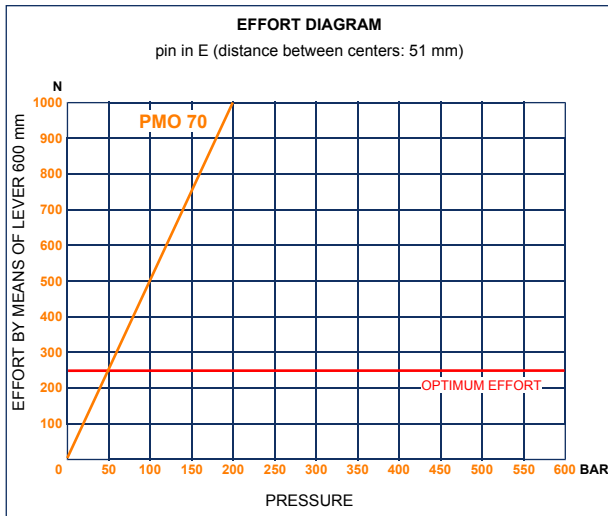

# PMO 70 L-s

with release lever  
double acting hand pump for single acting cylinder  
for fixing to wall

**Specifications:**

- Cast iron body
- Piston treated with Niploy
- White zinc plated support lever
- Lever connection Ø 27
- White zinc plated external parts
- Standard colour black

DISPLACEMENT cm <sup>3</sup>	A mm	B mm	C mm	D °	E °	ACTUAL DISPLACEMENT cm <sup>3</sup>	PRESSURE BAR		MASS KG	CODE WITHOUT BELLOWS	CODE WITH BELLOWS
							OPTIMAL	MAX			
70	--	--	--	45	40	70,233	50	200	5,100	6079.0008	6079.0035