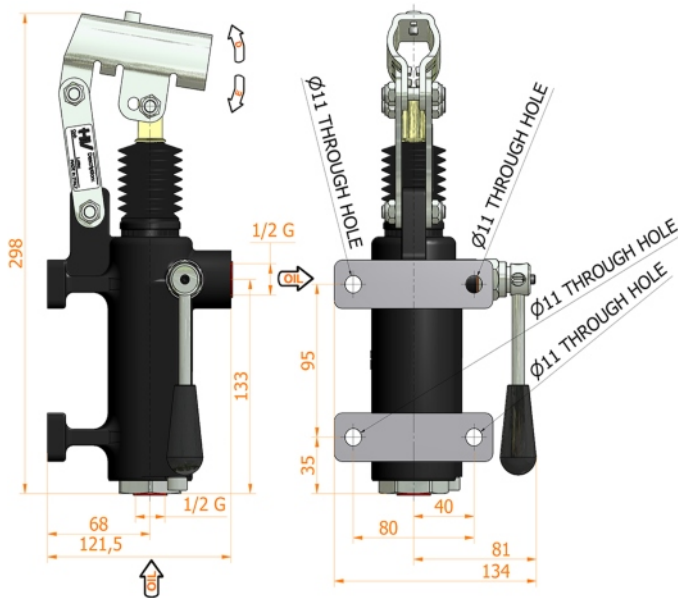

# PMO 70 L-s

with release lever  
double acting hand pump for single acting cylinder  
for fixing to wall

**Specifications:**

- Cast iron body
- Piston treated with Niploy
- White zinc plated support lever
- Lever connection Ø 27
- White zinc plated external parts
- Standard colour black

DISPLACEMENT cm <sup>3</sup>	A mm	B mm	C mm	D °	E °	ACTUAL DISPLACEMENT cm <sup>3</sup>	PRESSURE BAR		MASS KG	CODE WITHOUT BELLOWS	CODE WITH BELLOWS
							OPTIMAL	MAX			
70	--	--	--	45	40	70,233	50	200	5,100	6079.0008	6079.0035