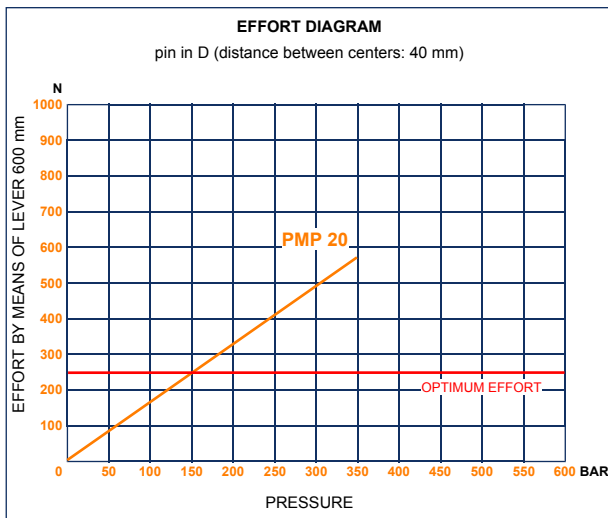

PMP 20 L-s

with release lever
double acting hand pump for single acting cylinder
for fixing to wall

Specifications:

- Cast iron body
- Piston treated with Niploy
- White zinc plated support lever
- Lever connection Ø 27
- White zinc plated external parts
- Standard colour black

DISPLACEMENT cm ³	A mm	B mm	C mm	D °	E °	ACTUAL DISPLACEMENT cm ³	PRESSURE BAR		MASS KG	CODE WITHOUT BELLOWS	CODE WITH BELLOWS
							OPTIMAL	MAX			
20	--	--	--	32	30	20,090	150	350	2,650	6074.0057	6074.0062