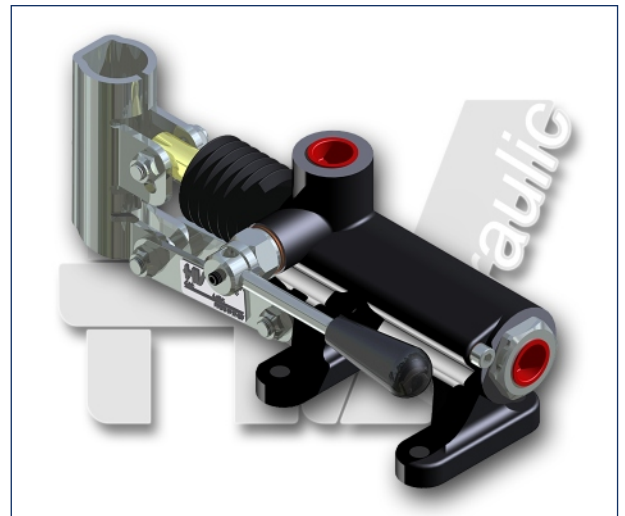

PMO 50 L-s

with release lever
double acting hand pump for single acting cylinder
for fixing to wall

Specifications:

- Cast iron body
- Piston treated with Niploy
- White zinc plated support lever
- Lever connection $\varnothing 27$
- White zinc plated external parts
- Standard colour black

DISPLACEMENT cm ³	A mm	B mm	C mm	D °	E °	ACTUAL DISPLACEMENT cm ³	PRESSURE BAR		MASS KG	CODE WITHOUT BELLOWS	CODE WITH BELLOWS
							OPTIMAL	MAX			
50	--	--	--	38	37	43,825	80	280	3,400	6077.0008	6077.0035