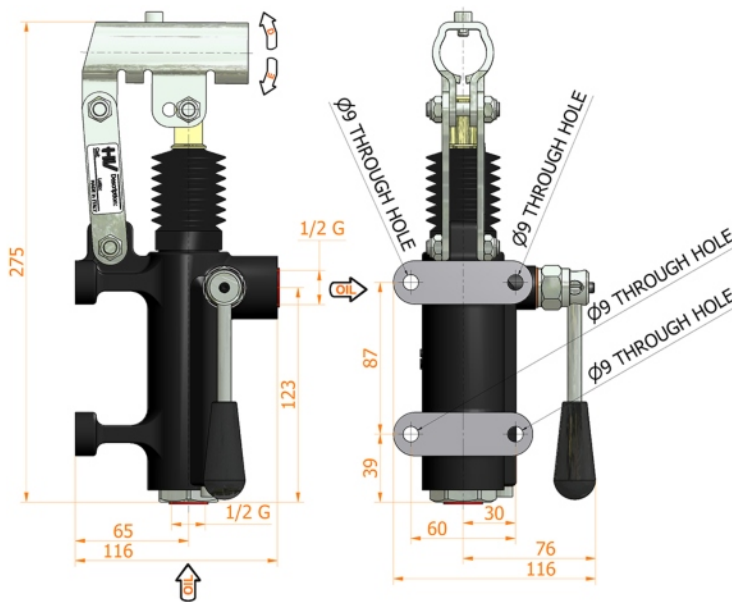

PMO 50 L-s

with release lever
double acting hand pump for single acting cylinder
for fixing to wall

Specifications:

- Cast iron body
- Piston treated with Niploy
- White zinc plated support lever
- Lever connection $\varnothing 27$
- White zinc plated external parts
- Standard colour black

DISPLACEMENT cm ³	A mm	B mm	C mm	D °	E °	ACTUAL DISPLACEMENT cm ³	PRESSURE BAR		MASS KG	CODE WITHOUT BELLOWS	CODE WITH BELLOWS
							OPTIMAL	MAX			
50	--	--	--	38	37	43,825	80	280	3,400	6077.0008	6077.0035