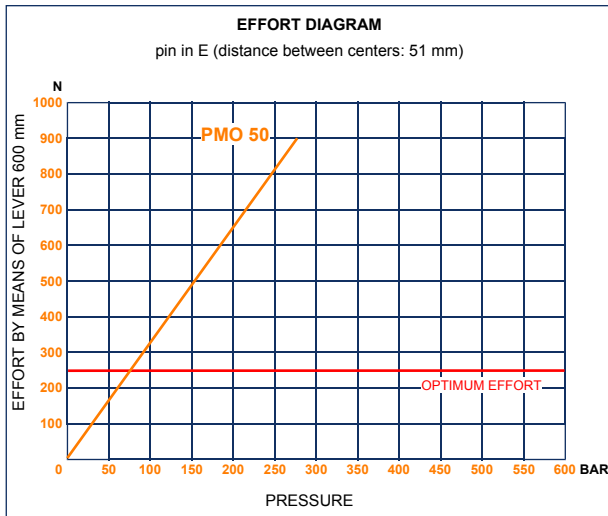

PMO 50 L-s

with release lever
double acting hand pump for single acting cylinder
for fixing to wall

Specifications:

- Cast iron body
- Piston treated with Niploy
- White zinc plated support lever
- Lever connection $\varnothing 27$
- White zinc plated external parts
- Standard colour black

DISPLACEMENT cm ³	A mm	B mm	C mm	D °	E °	ACTUAL DISPLACEMENT cm ³	PRESSURE BAR		MASS KG	CODE WITHOUT BELLOWS	CODE WITH BELLOWS
							OPTIMAL	MAX			
50	--	--	--	38	37	43,825	80	280	3,400	6077.0008	6077.0035