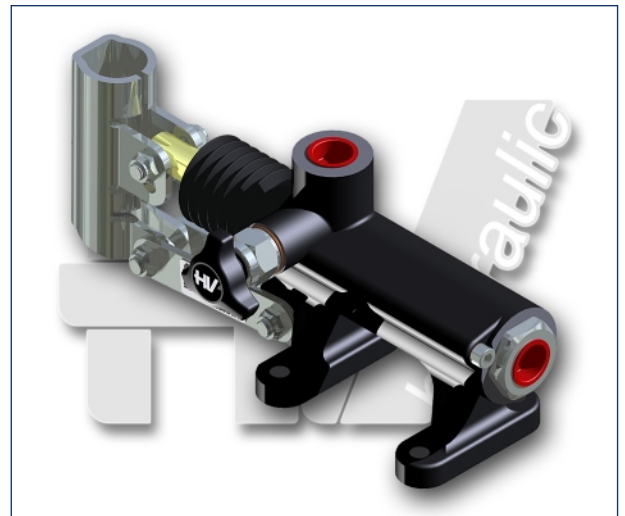

# PMO 50 s

with release hand knob  
double acting hand pump for single acting cylinder  
for fixing to wall

**Specifications:**

- Cast iron body
- Piston treated with Niploy
- White zinc plated support lever
- Lever connection Ø 27
- White zinc plated external parts
- Standard colour black

DISPLACEMENT cm <sup>3</sup>	A mm	B mm	C mm	D °	E °	ACTUAL DISPLACEMENT cm <sup>3</sup>	PRESSURE BAR		MASS KG	CODE WITHOUT BELLOWS	CODE WITH BELLOWS
							OPTIMAL	MAX			
50	--	--	--	38	37	43,825	80	280	3,400	6077.0005	6077.0032