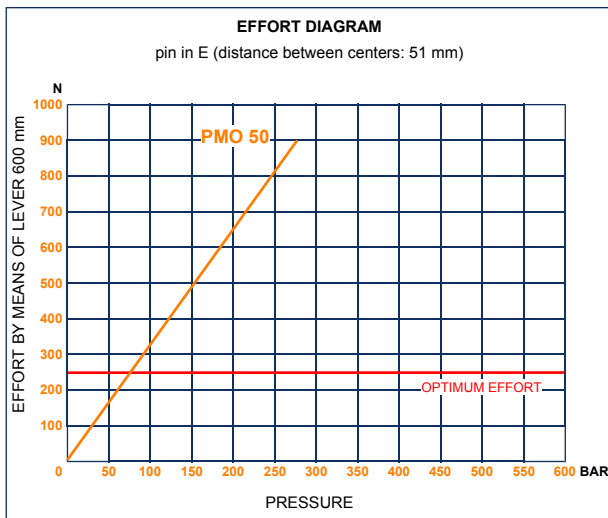

# PMO 50 s

with release hand knob  
double acting hand pump for single acting cylinder  
for fixing to wall

**Specifications:**

- Cast iron body
- Piston treated with Niploy
- White zinc plated support lever
- Lever connection Ø 27
- White zinc plated external parts
- Standard colour black

DISPLACEMENT cm <sup>3</sup>	A mm	B mm	C mm	D °	E °	ACTUAL DISPLACEMENT cm <sup>3</sup>	PRESSURE BAR		MASS KG	CODE WITHOUT BELLOWS	CODE WITH BELLOWS
							OPTIMAL	MAX			
50	--	--	--	38	37	43,825	80	280	3,400	6077.0005	6077.0032