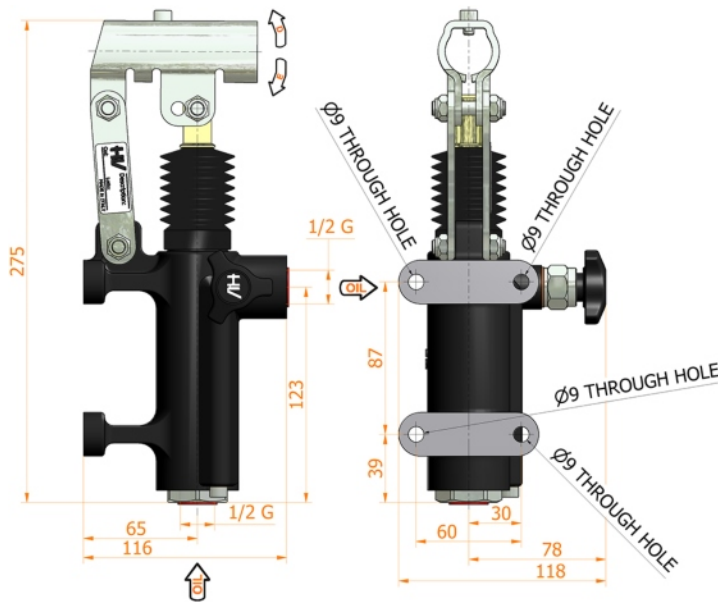

# PMO 50 s

with release hand knob  
double acting hand pump for single acting cylinder  
for fixing to wall

**Specifications:**

- Cast iron body
- Piston treated with Niploy
- White zinc plated support lever
- Lever connection Ø 27
- White zinc plated external parts
- Standard colour black

DISPLACEMENT cm <sup>3</sup>	A mm	B mm	C mm	D °	E °	ACTUAL DISPLACEMENT cm <sup>3</sup>	PRESSURE BAR		MASS KG	CODE WITHOUT BELLOWS	CODE WITH BELLOWS
							OPTIMAL	MAX			
50	--	--	--	38	37	43,825	80	280	3,400	6077.0005	6077.0032