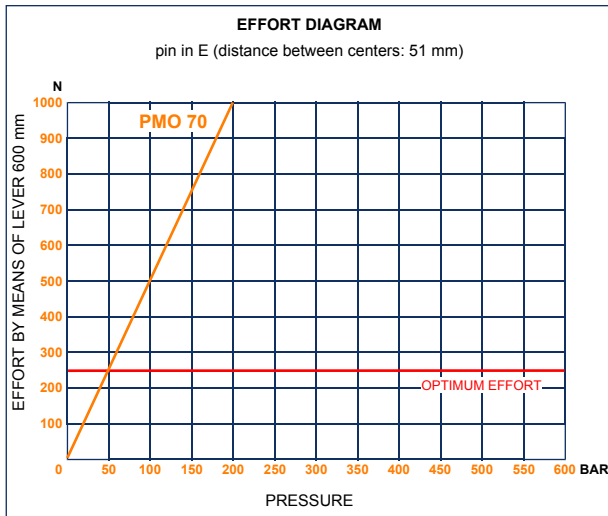

PMO 70 e-s

without release hand knob
double acting hand pump for single acting cylinder
for fixing to wall

Specifications:

- Cast iron body
- Piston treated with Niploy
- White zinc plated support lever
- Lever connection Ø 27
- White zinc plated external parts
- Standard colour black

DISPLACEMENT cm ³	A mm	B mm	C mm	D °	E °	ACTUAL DISPLACEMENT cm ³	PRESSURE BAR		MASS KG	CODE WITHOUT BELLOWS	CODE WITH BELLOWS
							OPTIMAL	MAX			
70	--	--	--	45	40	70,233	50	200	5,100	6079.0006	6079.0033