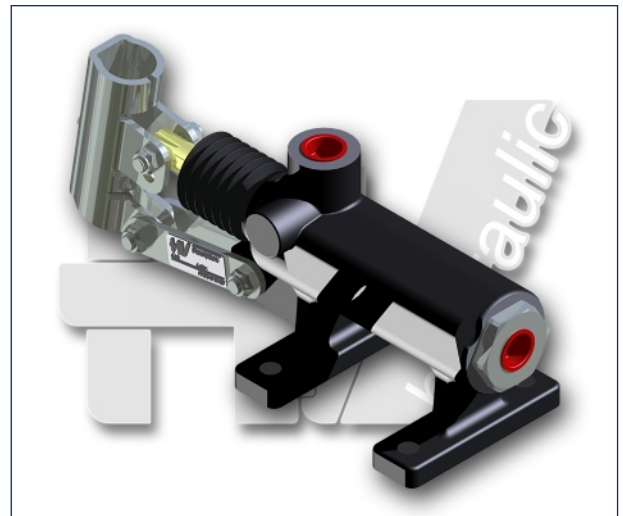

PMO 70 e-s

without release hand knob
double acting hand pump for single acting cylinder
for fixing to wall

Specifications:

- Cast iron body
- Piston treated with Niploy
- White zinc plated support lever
- Lever connection Ø 27
- White zinc plated external parts
- Standard colour black

DISPLACEMENT cm ³	A mm	B mm	C mm	D °	E °	ACTUAL DISPLACEMENT cm ³	PRESSURE BAR		MASS KG	CODE WITHOUT BELLOWS	CODE WITH BELLOWS
							OPTIMAL	MAX			
70	--	--	--	45	40	70,233	50	200	5,100	6079.0006	6079.0033