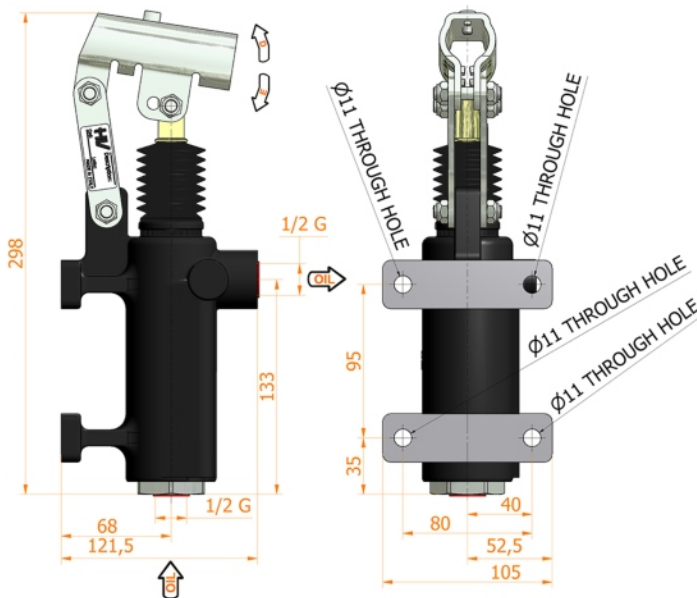

PMO 70 e-s

without release hand knob
double acting hand pump for single acting cylinder
for fixing to wall

Specifications:

- Cast iron body
- Piston treated with Niploy
- White zinc plated support lever
- Lever connection Ø 27
- White zinc plated external parts
- Standard colour black

DISPLACEMENT cm ³	A mm	B mm	C mm	D °	E °	ACTUAL DISPLACEMENT cm ³	PRESSURE BAR		MASS KG	CODE WITHOUT BELLOWS	CODE WITH BELLOWS
							OPTIMAL	MAX			
70	--	--	--	45	40	70,233	50	200	5,100	6079.0006	6079.0033