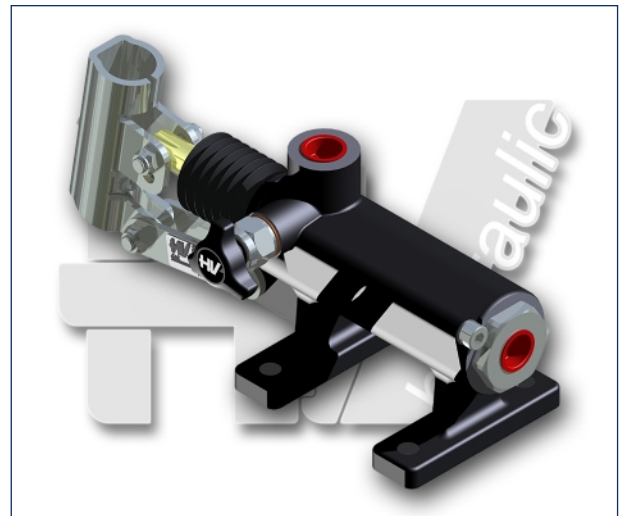

PMO 70 s

with release hand knob
double acting hand pump for single acting cylinder
for fixing to wall

Specifications:

- Cast iron body
- Piston treated with Niploy
- White zinc plated support lever
- Lever connection Ø 27
- White zinc plated external parts
- Standard colour black

DISPLACEMENT cm ³	A mm	B mm	C mm	D °	E °	ACTUAL DISPLACEMENT cm ³	PRESSURE BAR		MASS KG	CODE WITHOUT BELLOWS	CODE WITH BELLOWS
							OPTIMAL	MAX			
70	--	--	--	45	40	70,233	50	200	5,100	6079.0005	6079.0032