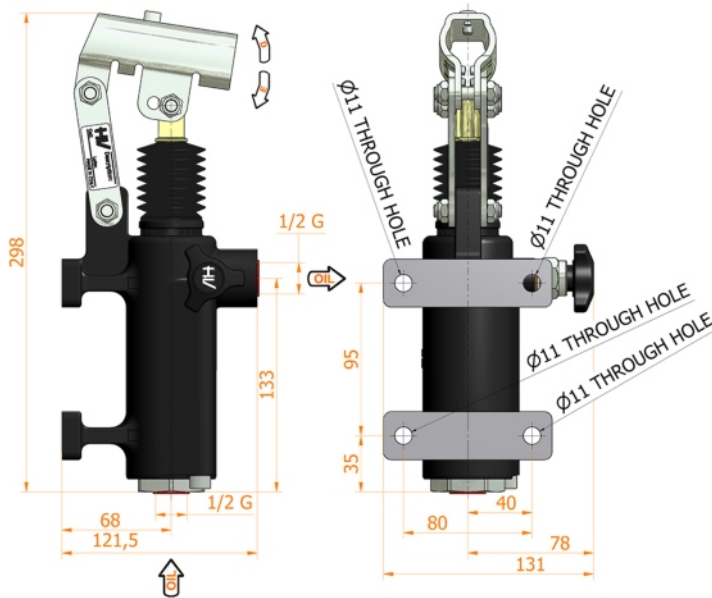

PMO 70 s

with release hand knob
double acting hand pump for single acting cylinder
for fixing to wall

Specifications:

- Cast iron body
- Piston treated with Niploy
- White zinc plated support lever
- Lever connection Ø 27
- White zinc plated external parts
- Standard colour black

DISPLACEMENT cm ³	A mm	B mm	C mm	D °	E °	ACTUAL DISPLACEMENT cm ³	PRESSURE BAR		MASS KG	CODE WITHOUT BELLOWS	CODE WITH BELLOWS
							OPTIMAL	MAX			
70	--	--	--	45	40	70,233	50	200	5,100	6079.0005	6079.0032