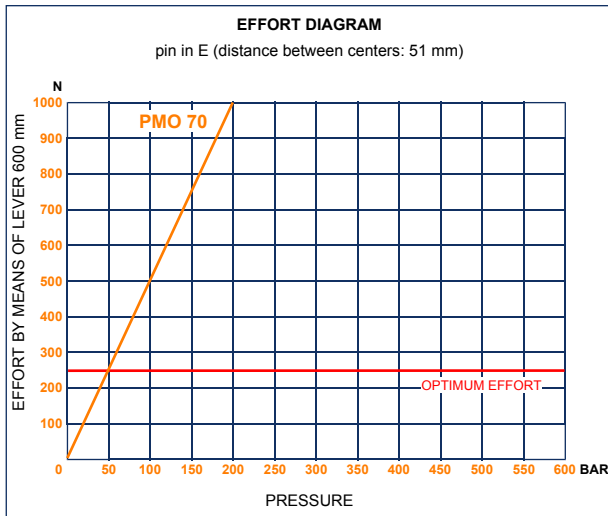

PMO 70 s

with release hand knob
double acting hand pump for single acting cylinder
for fixing to wall

Specifications:

- Cast iron body
- Piston treated with Niploy
- White zinc plated support lever
- Lever connection Ø 27
- White zinc plated external parts
- Standard colour black

DISPLACEMENT cm ³	A mm	B mm	C mm	D °	E °	ACTUAL DISPLACEMENT cm ³	PRESSURE BAR		MASS KG	CODE WITHOUT BELLOWS	CODE WITH BELLOWS
							OPTIMAL	MAX			
70	--	--	--	45	40	70,233	50	200	5,100	6079.0005	6079.0032