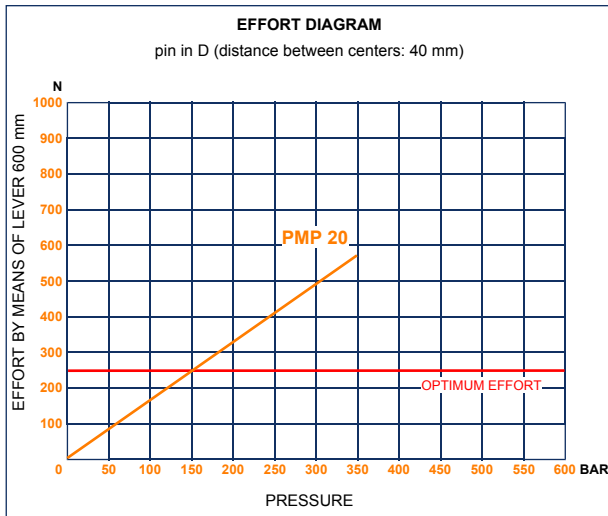

PMP 20 m-s

with normally closed manipulator
double acting hand pump for single acting cylinder
for fixing to wall

Specifications:

- Cast iron body
- Piston treated with Niploy
- White zinc plated support lever
- Lever connection Ø 27
- White zinc plated external parts
- Standard colour black

DISPLACEMENT cm ³	A mm	B mm	C mm	D °	E °	ACTUAL DISPLACEMENT cm ³	PRESSURE BAR		MASS KG	CODE WITHOUT BELLOWS	CODE WITH BELLOWS
							OPTIMAL	MAX			
20	--	--	--	32	30	20,090	150	350	2,650	6074.0056	6074.0061