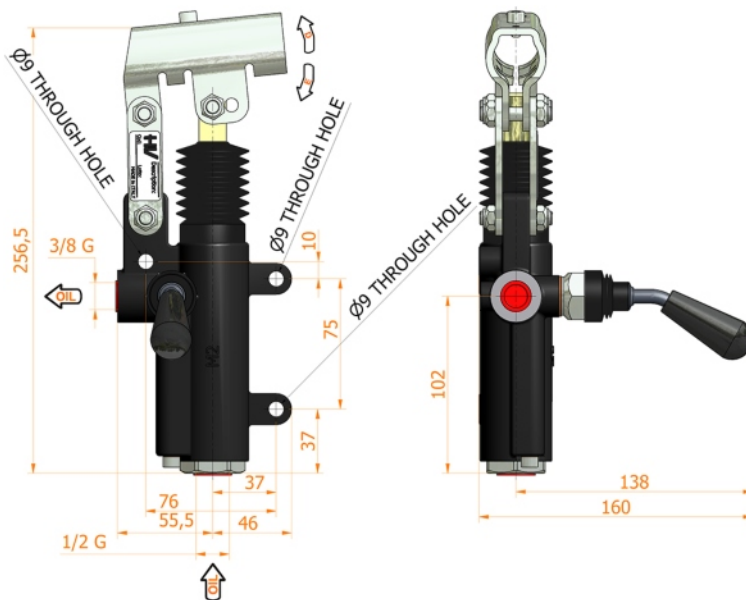

PMP 20 m-s

with normally closed manipulator
double acting hand pump for single acting cylinder
for fixing to wall

Specifications:

- Cast iron body
- Piston treated with Niploy
- White zinc plated support lever
- Lever connection Ø 27
- White zinc plated external parts
- Standard colour black

DISPLACEMENT cm ³	A mm	B mm	C mm	D °	E °	ACTUAL DISPLACEMENT cm ³	PRESSURE BAR		MASS KG	CODE WITHOUT BELLOWS	CODE WITH BELLOWS
							OPTIMAL	MAX			
20	--	--	--	32	30	20,090	150	350	2,650	6074.0056	6074.0061