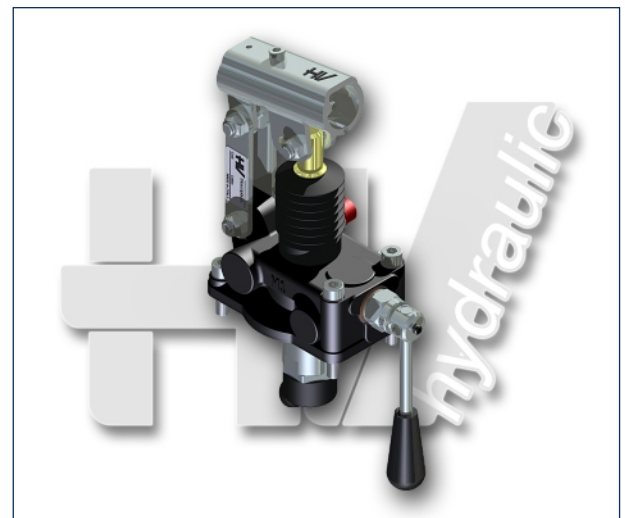

## PMSE 20-30-40 L-s

with release lever  
single acting hand pump for a single acting cylinder  
for fixing to tank

### Specifications:

- Cast iron body
- Piston treated with Niploy
- White zinc plated support lever
- Lever connection Ø 27
- White zinc plated external parts
- Standard colour black
- Oil tank mounting kit included