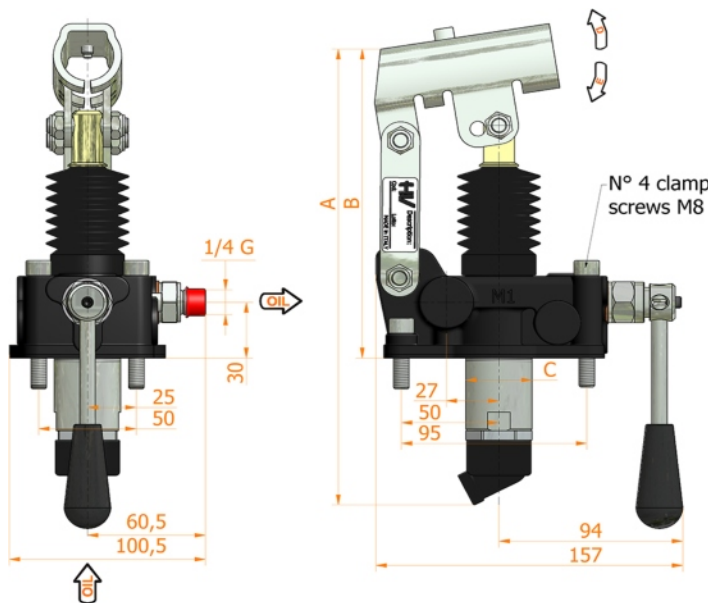

## PMSE 20-30-40 L-s

with release lever  
single acting hand pump for a single acting cylinder  
for fixing to tank

### Specifications:

- Cast iron body
- Piston treated with Niploy
- White zinc plated support lever
- Lever connection Ø 27
- White zinc plated external parts
- Standard colour black
- Oil tank mounting kit included

DISPLACEMENT cm <sup>3</sup>	A mm	B mm	C mm	D °	E °	ACTUAL DISPLACEMENT cm <sup>3</sup>	PRESSURE BAR		MASS KG	CODE WITHOUT BELLOWS	CODE WITH BELLOWS
							OPTIMAL	MAX			
20	249	167	34	35	29	20,527	80	240	3,100	6067.0014	6067.0041
30	252	167	34	38	26	30,262	60	185	3,200	6068.0014	6068.0041
40	252	167	40	38	26	40,290	40	160	3,300	6069.0014	6069.0041