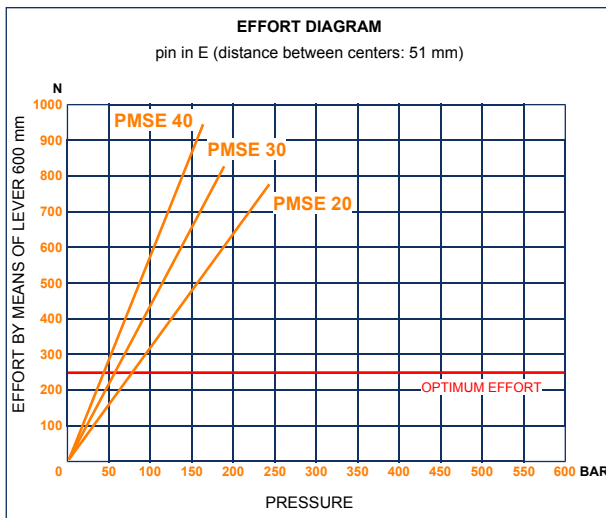

## PMSE 20-30-40 L-s

with release lever  
single acting hand pump for a single acting cylinder  
for fixing to tank

### Specifications:

- Cast iron body
- Piston treated with Niploy
- White zinc plated support lever
- Lever connection Ø 27
- White zinc plated external parts
- Standard colour black
- Oil tank mounting kit included

DISPLACEMENT cm <sup>3</sup>	A mm	B mm	C mm	D °	E °	ACTUAL DISPLACEMENT cm <sup>3</sup>	PRESSURE BAR		MASS KG	CODE WITHOUT BELLOWS	CODE WITH BELLOWS
							OPTIMAL	MAX			
20	249	167	34	35	29	20,527	80	240	3,100	6067.0014	6067.0041
30	252	167	34	38	26	30,262	60	185	3,200	6068.0014	6068.0041
40	252	167	40	38	26	40,290	40	160	3,300	6069.0014	6069.0041